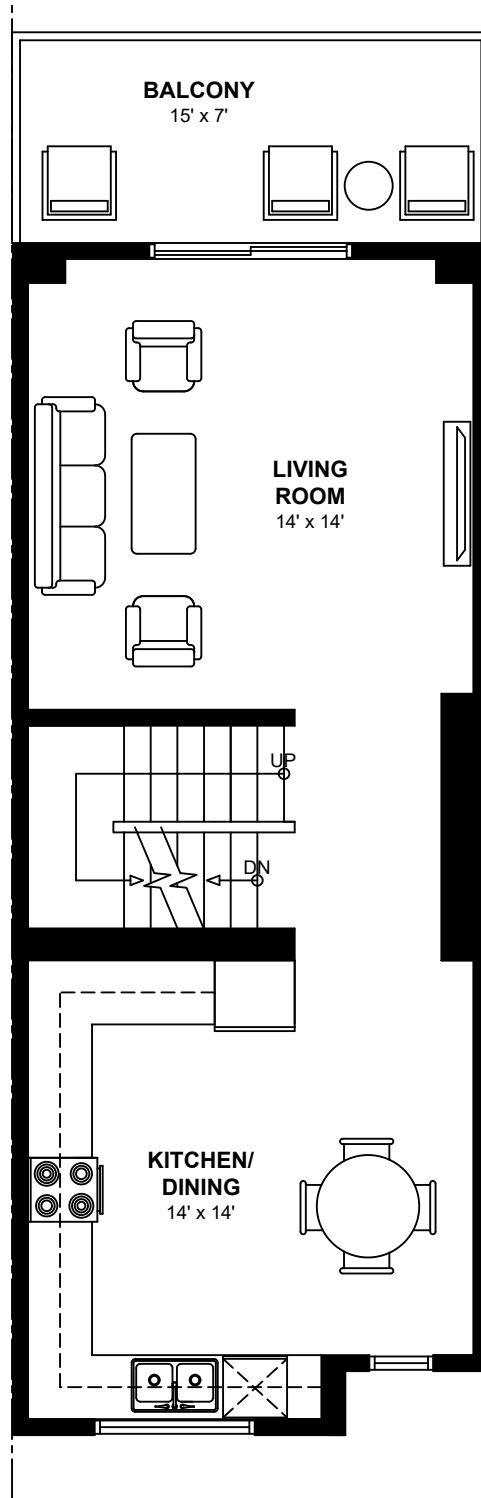

APPLEWOOD TOWNHOMES

3805 Marlborough Dr NE, Calgary

Two Bedroom Townhomes

Approximately 1,402 sq. ft.

BASEMENT FLOOR PLAN

GROUND FLOOR PLAN

SECOND FLOOR PLAN

These floor plans are representative only. All dimensions are approximate.