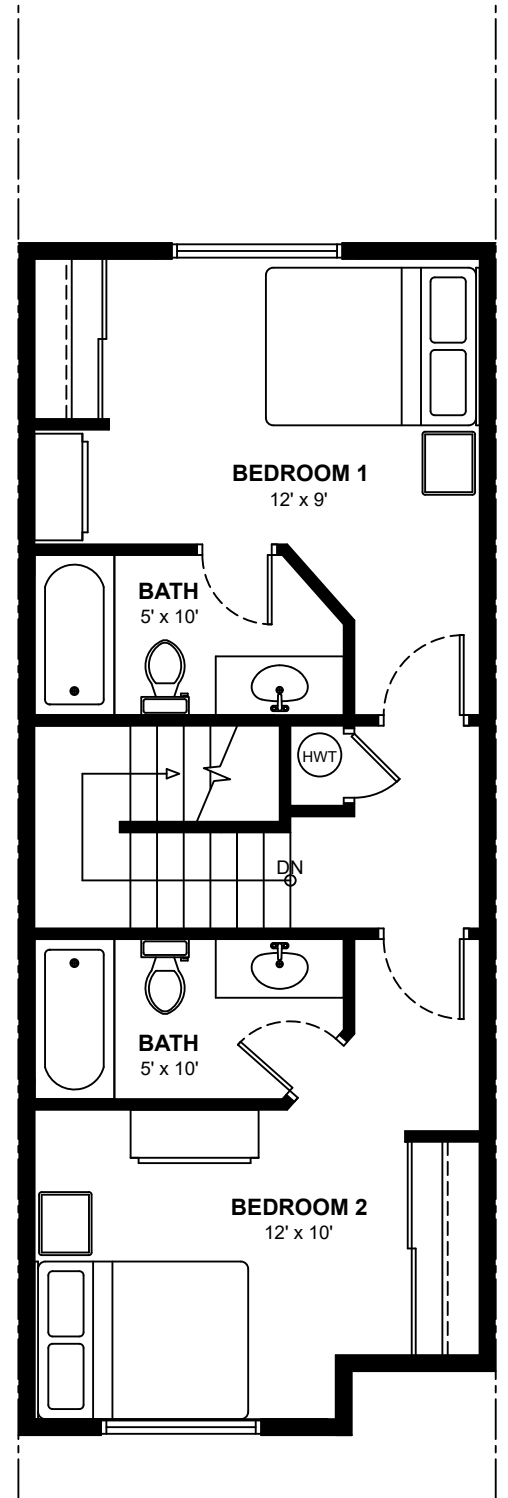

APPLEWOOD TOWNHOMES

3805 Marlborough Dr NE, Calgary

Two Bedroom Townhomes

Approximately 1,402 sq. ft.

BASEMENT FLOOR PLAN

GROUND FLOOR PLAN

SECOND FLOOR PLAN

These floor plans are representative only. All dimensions are approximate.