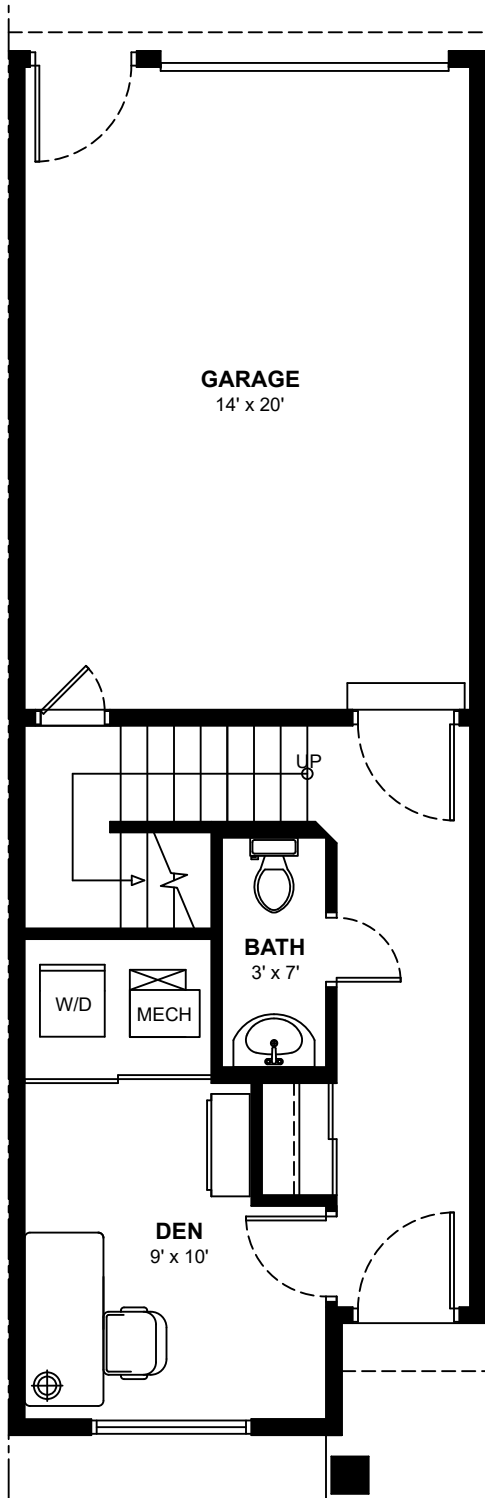

APPLEWOOD TOWNHOMES

3805 Marlborough Dr NE, Calgary

Two Bedroom Townhomes

Approximately 1,402 sq. ft.

BASEMENT FLOOR PLAN

GROUND FLOOR PLAN

SECOND FLOOR PLAN

These floor plans are representative only. All dimensions are approximate.